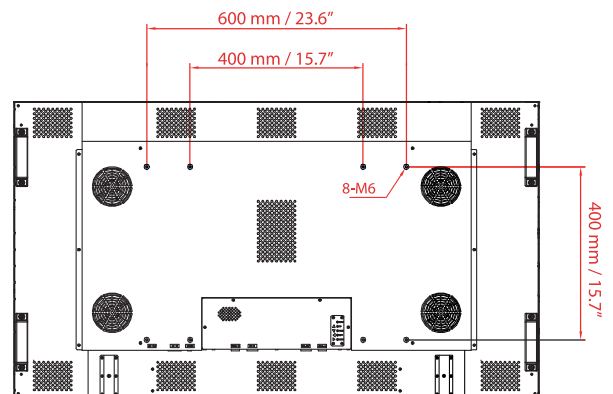

POWER

Power Supply	Internal
Rated Voltage	100 V ~ 240 V, 50 Hz / 60 Hz
Power On Mode	300 W (typ), 500 W (max)
Power Saving Mode	< 1 W
AC Out	< 100 W

MECHANICAL SPECS

Bezel Width (T/B/L/R)	1.25 / 2.25 / 2.25 / 1.25 mm
Cabinet Color	Black
Monitor Dimension (LxHxD, w/o stand)	1213.4 x 684.2 x 110.5 mm
Monitor Weight (set/package)	40 kg / 46 kg
VESA Mounting (dimension)	400 x 400 mm / 600 x 400 mm
Orientation	Portrait / Landscape

USER INTERFACE

Language	English
Daisy Chain	DVI, RS-232
Proof of Image Retention	Yes
Dimming Control (DCR)	Yes
Built-in Video Wall Support	Up to 15x15
ID Setting for Daisy Chain	Yes
On/Off Scheduling	Yes
Ambient Light Sensor	Yes
Total Turn-on time	Yes
Internal Temperature Sensor	Yes
Network Control	RS-232, RS-485 (RJ45)
OSD Menu Rotation	Yes
Carrying Handles	Yes

I/O PORTS

DVI-D	In (x1), Out (x1)
RS-232	In (x1), Out (x1)
RJ-45	1

ACCESSORIES

Remote Control	Yes
Users Guide / Driver CD-ROM	Yes
Video Cable	DVI
Power Cable	Yes

ENVIRONMENT

Operating Temperature	0° C ~ 45° C
Storage Temperature	-20° C ~ 60° C
Humidity	10% ~ 80% RH Non-Condensing

CERTIFICATION

CE / FCC / ROHS	

110.5 mm / 4.4"

For More Information, Contact DynaScan:

Tel: +1 949-421-0348, +1 866-508-4848

Email: info@dynascanusa.com

Online: www.dynascanusa.com

All specifications subject to change without notice.