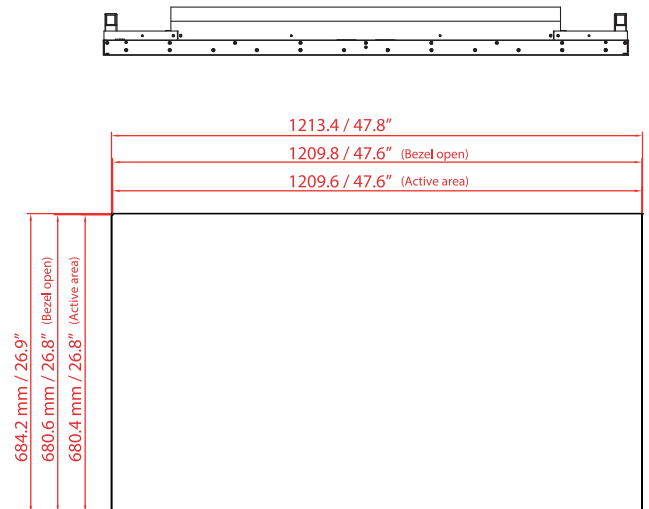

POWER

Power Supply	Internal
Rated Voltage	100 V ~ 240 V, 50 Hz / 60 Hz
Power On Mode	300 W (typ), 500 W (max)
Power Saving Mode	< 1 W
AC Out	< 100 W

MECHANICAL SPECS

Bezel Width (T/B/L/R)	1.25 / 2.25 / 2.25 / 1.25 mm
Cabinet Color	Black
Monitor Dimension (LxHxD, w/o stand)	1213.4 x 684.2 x 110.5 mm
Monitor Weight (set/package)	40 kg / 46 kg
VESA Mounting (dimension)	400 x 400 mm / 600 x 400 mm
Orientation	Portrait / Landscape

USER INTERFACE

Language	English
Daisy Chain	DVI, RS-232
Proof of Image Retention	Yes
Dimming Control (DCR)	Yes
Built-in Video Wall Support	Up to 15x15
ID Setting for Daisy Chain	Yes
On/Off Scheduling	Yes
Ambient Light Sensor	Yes
Total Turn-on time	Yes
Internal Temperature Sensor	Yes
Network Control	RS-232, RS-485 (RJ45)
OSD Menu Rotation	Yes
Carrying Handles	Yes

I/O PORTS

DVI-D	In (x1), Out (x1)
RS-232	In (x1), Out (x1)
RJ-45	1

ACCESSORIES

Remote Control	Yes
Users Guide / Driver CD-ROM	Yes
Video Cable	DVI
Power Cable	Yes

ENVIRONMENT

Operating Temperature	0° C ~ 45° C
Storage Temperature	-20° C ~ 60° C
Humidity	10% ~ 80% RH Non-Condensing

CERTIFICATION

CE / FCC / ROHS	

110.5 mm / 4.4"

For More Information, Contact DynaScan:

Tel: +1 949-421-0348, +1 866-508-4848

Email: info@dynascanusa.com

Online: www.dynascanusa.com

All specifications subject to change without notice.